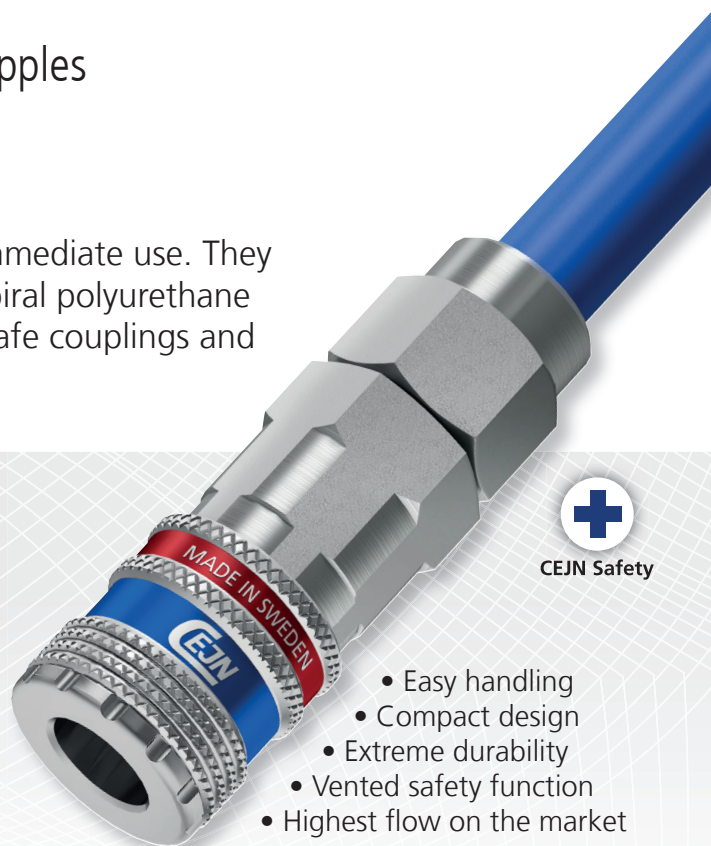

Hose Kits with eSafe

– *The new generation couplings*

- Series 320 and 410 eSafe couplings and nipples
- Flexible PUR hose with long service life
- Pre-assembled and ready to use

CEJN Hose Kits come pre-assembled and ready for immediate use. They consist of an extremely flexible, straight braided or spiral polyurethane (PUR) hose combined with Series 320 Standard or eSafe couplings and nipples with reusable Stream-Line connections.

CEJN's coupling series eSafe is the new generation couplings. eSafe is an innovative and patented safety coupling offering the highest flow combined with a low pressure drop. In addition, eSafe has a low connecting force, compact and easy to grip design - making it the natural choice when choosing a safety product with top of the line features. Its extreme durability together with the high flow and low pressure drop gives you maximum operation productivity and a reliable product for years to come.

eSafe
The New Generation

CEJN The Quick Connect
Solution Provider

eSafe comply with the international standard ISO 4414 and the European standard EN 983.

www.cejn.com