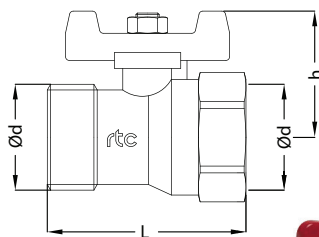

rtc TYPE KVFM

Mini ball valve with female to male connection / Kugelventil

Mini Ball Valve / Mini Kugelventil

Connection / Anschluss		Order No / Bestellnr.		L	h	Bar
Ød Female	Ød Male	Red / Rot	Blue/ Blau			
BSP 1/4		KVFM 13-R	KVFM 13-B	38	30	16
BSP 3/8		KVFM 17-R	KVFM 17-B	38	30	16
BSP 1/2		KVFM 21-R	KVFM 21-B	41	32	16
BSP 3/4		KVFM 26-R	KVFM 26-B	51	32	16

rtc TYPE SVFM

Standard ball valve with female to male connection / Kugelventil

Standard Ball Valve / Standart Kugelventil

Connection / Anschluss		Order No / Bestellnr.		L	L1	h	Bar
Ød Female	Ød Male	Red / Rot	Blue/ Blau				
BSP 1/4		SVFM 13-R	SVFM 13-B	57	109	35	25
BSP 3/8		SVFM 17-R	SVFM 17-B	57	109	35	25
BSP 1/2		SVFM 21-R	SVFM 21-B	65	109	44	25
BSP 3/4		SVFM 26-R	SVFM 26-B	72	109	47	25
BSP 1		SVFM 33-R	SVFM 33-B	86	119	52	25
BSP 1-1/4		SVFM 42-R	SVFM 42-B	102	137	57	25
BSP 1-1/2		SVFM 48-R	SVFM 48-B	110	162	73	25

rtc TYPE TVFM

T Handle ball valve with female to male connection / Kugelventil

Standard Ball Valve / Standart Kugelventil

Connection / Anschluss		Order No / Bestellnr.		L	h	Bar
Ød Female	Ød Male	Red / Rot	Blue/ Blau			
BSP 1/4		TVFM 13-R	TVFM 13-B	57	37	25
BSP 3/8		TVFM 17-R	TVFM 17-B	57	37	25
BSP 1/2		TVFM 21-R	TVFM 21-B	65	41	25
BSP 3/4		TVFM 26-R	TVFM 26-B	72	44	25
BSP 1		TVFM 33-R	TVFM 33-B	86	53	25
BSP 1-1/4		TVFM 42-R	TVFM 42-B	102	58	25

Mini ball valve with female to female connection / Kugelventil

TYPE KVFF

Mini Ball Valve / Mini Kugelventil

Connection / Anschluss	Order No / Bestellnr.		L	h	Bar
	Ød Female	Ød Female			
BSP 1/4		KVFF 13-R / KVFF 13-B	38	30	16
BSP 3/8		KVFF 17-R / KVFF 17-B	38	30	16
BSP 1/2		KVFF 21-R / KVFF 21-B	41	32	16
BSP 3/4		KVFF 26-R / KVFF 26-B	51	32	16