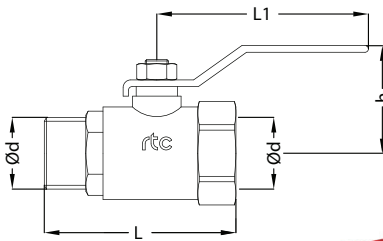

rtc TYPE KVFM

Mini ball valve with female to male connection / Kugelventil

Mini Ball Valve / Mini Kugelventil

Connection / Anschluss		Order No / Bestellnr.		L	h	Bar
Ød Female	Ød Male	Red / Rot	Blue/ Blau			
BSP 1/4		KVFM 13-R	KVFM 13-B	38	30	16
BSP 3/8		KVFM 17-R	KVFM 17-B	38	30	16
BSP 1/2		KVFM 21-R	KVFM 21-B	41	32	16
BSP 3/4		KVFM 26-R	KVFM 26-B	51	32	16

rtc TYPE SVFM

Standard ball valve with female to male connection / Kugelventil

Standard Ball Valve / Standart Kugelventil

Connection / Anschluss		Order No / Bestellnr.		L	L1	h	Bar
Ød Female	Ød Male	Red / Rot	Blue/ Blau				
BSP 1/4		SVFM 13-R	SVFM 13-B	57	109	35	25
BSP 3/8		SVFM 17-R	SVFM 17-B	57	109	35	25
BSP 1/2		SVFM 21-R	SVFM 21-B	65	109	44	25
BSP 3/4		SVFM 26-R	SVFM 26-B	72	109	47	25
BSP 1		SVFM 33-R	SVFM 33-B	86	119	52	25
BSP 1-1/4		SVFM 42-R	SVFM 42-B	102	137	57	25
BSP 1-1/2		SVFM 48-R	SVFM 48-B	110	162	73	25

rtc TYPE TVFM

T Handle ball valve with female to male connection / Kugelventil

Standard Ball Valve / Standart Kugelventil

Connection / Anschluss		Order No / Bestellnr.		L	h	Bar
Ød Female	Ød Male	Red / Rot	Blue/ Blau			
BSP 1/4		TVFM 13-R	TVFM 13-B	57	37	25
BSP 3/8		TVFM 17-R	TVFM 17-B	57	37	25
BSP 1/2		TVFM 21-R	TVFM 21-B	65	41	25
BSP 3/4		TVFM 26-R	TVFM 26-B	72	44	25
BSP 1		TVFM 33-R	TVFM 33-B	86	53	25
BSP 1-1/4		TVFM 42-R	TVFM 42-B	102	58	25

Mini ball valve with female to female connection / Kugelventil

TYPE KVFF

Mini Ball Valve / Mini Kugelventil

Connection / Anschluss	Order No / Bestellnr.		L	h	Bar
	Ød Female	Ød Female			
BSP 1/4		KVFF 13-R / KVFF 13-B	38	30	16
BSP 3/8		KVFF 17-R / KVFF 17-B	38	30	16
BSP 1/2		KVFF 21-R / KVFF 21-B	41	32	16
BSP 3/4		KVFF 26-R / KVFF 26-B	51	32	16