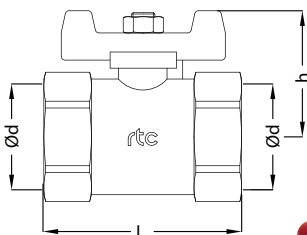

rtc TYPE TVFM

T Handle ball valve with female to male connection / Kugelventil

Standard Ball Valve / Standart Kugelventil

Connection / Anschluss		Order No / Bestellnr.		L	h	Bar
Ød Female	Ød Male	Red / Rot	Blue/ Blau			
BSP 1/4		TVFM 13-R	TVFM 13-B	57	37	25
BSP 3/8		TVFM 17-R	TVFM 17-B	57	37	25
BSP 1/2		TVFM 21-R	TVFM 21-B	65	41	25
BSP 3/4		TVFM 26-R	TVFM 26-B	72	44	25
BSP 1		TVFM 33-R	TVFM 33-B	86	53	25
BSP 1-1/4		TVFM 42-R	TVFM 42-B	102	58	25

Mini ball valve with female to female connection / Kugelventil

TYPE KVFF

Mini Ball Valve / Mini Kugelventil

Connection / Anschluss	Order No / Bestellnr.		L	h	Bar
	Ød Female	Ød Female			
BSP 1/4		KVFF 13-R / KVFF 13-B	38	30	16
BSP 3/8		KVFF 17-R / KVFF 17-B	38	30	16
BSP 1/2		KVFF 21-R / KVFF 21-B	41	32	16
BSP 3/4		KVFF 26-R / KVFF 26-B	51	32	16

Standard ball valve with female to female connection / Kugelventil

TYPE SVFF

Standard Ball Valve / Standard Kugelventil

Connection / Anschluss	Order No / Bestellnr.		L	L1	h	Bar
	Ød Female	Ød Female				
BSP 1/4		SVFF 13-R / SVFF 13-B	49	109	48	25
BSP 3/8		SVFF 17-R / SVFF 17-B	49	109	48	25
BSP 1/2		SVFF 21-R / SVFF 21-B	58	109	48	25
BSP 3/4		SVFF 26-R / SVFF 26-B	68	109	51	25
BSP 1		SVFF 33-R / SVFF 33-B	83	119	57	25
BSP 1-1/4		SVFF 42-R / SVFF 42-B	98	137	64	25
BSP 1-1/2		SVFF 48-R / SVFF 48-B	109	162	74	25

T Handle ball valve with female to male connection / Kugelventil

TYPE TVFF

Standard Ball Valve / Standard Kugelventil

Connection / Anschluss	Order No / Bestellnr.		L	h	Bar
	Ød Female	Ød Female			
BSP 1/4		TVFF 13-R / TVFF 13-B	49	37	25
BSP 3/8		TVFF 17-R / TVFF 17-B	49	37	25
BSP 1/2		TVFF 21-R / TVFF 21-B	58	41	25
BSP 3/4		TVFF 26-R / TVFF 26-B	68	44	25
BSP 1		TVFF 33-R / TVFF 33-B	83	53	25
BSP 1-1/4		TVFF 42-R / TVFF 42-B	98	60	25