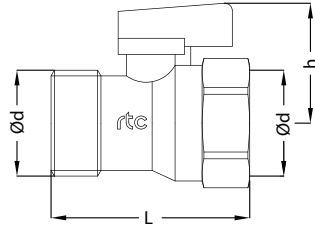

rtc TYPE KVFM

Mini ball valve with female to male connection / Kugelventil

Mini Ball Valve / Mini Kugelventil

Connection / Anschluss		Order No / Bestellnr.		L	h	Bar
Ød Female	Ød Male	Red / Rot	Blue/ Blau			
BSP 1/4		KVFM 13-R	KVFM 13-B	38	30	16
BSP 3/8		KVFM 17-R	KVFM 17-B	38	30	16
BSP 1/2		KVFM 21-R	KVFM 21-B	41	32	16
BSP 3/4		KVFM 26-R	KVFM 26-B	51	32	16

rtc TYPE SVFM

Standard ball valve with female to male connection / Kugelventil

Standard Ball Valve / Standart Kugelventil

Connection / Anschluss		Order No / Bestellnr.		L	L1	h	Bar
Ød Female	Ød Male	Red / Rot	Blue/ Blau				
BSP 1/4		SVFM 13-R	SVFM 13-B	57	109	35	25
BSP 3/8		SVFM 17-R	SVFM 17-B	57	109	35	25
BSP 1/2		SVFM 21-R	SVFM 21-B	65	109	44	25
BSP 3/4		SVFM 26-R	SVFM 26-B	72	109	47	25
BSP 1		SVFM 33-R	SVFM 33-B	86	119	52	25
BSP 1-1/4		SVFM 42-R	SVFM 42-B	102	137	57	25
BSP 1-1/2		SVFM 48-R	SVFM 48-B	110	162	73	25

rtc TYPE TVFM

T Handle ball valve with female to male connection / Kugelventil

Standard Ball Valve / Standart Kugelventil

Connection / Anschluss		Order No / Bestellnr.		L	h	Bar
Ød Female	Ød Male	Red / Rot	Blue/ Blau			
BSP 1/4		TVFM 13-R	TVFM 13-B	57	37	25
BSP 3/8		TVFM 17-R	TVFM 17-B	57	37	25
BSP 1/2		TVFM 21-R	TVFM 21-B	65	41	25
BSP 3/4		TVFM 26-R	TVFM 26-B	72	44	25
BSP 1		TVFM 33-R	TVFM 33-B	86	53	25
BSP 1-1/4		TVFM 42-R	TVFM 42-B	102	58	25

Standard ball valve with female to female connection / Kugelventil

TYPE SVFF

Standard Ball Valve / Standard Kugelventil

Connection / Anschluss	Order No / Bestellnr.		L	L1	h	Bar
	Ød Female	Ød Female				
BSP 1/4		SVFF 13-R / SVFF 13-B	49	109	48	25
BSP 3/8		SVFF 17-R / SVFF 17-B	49	109	48	25
BSP 1/2		SVFF 21-R / SVFF 21-B	58	109	48	25
BSP 3/4		SVFF 26-R / SVFF 26-B	68	109	51	25
BSP 1		SVFF 33-R / SVFF 33-B	83	119	57	25
BSP 1-1/4		SVFF 42-R / SVFF 42-B	98	137	64	25
BSP 1-1/2		SVFF 48-R / SVFF 48-B	109	162	74	25