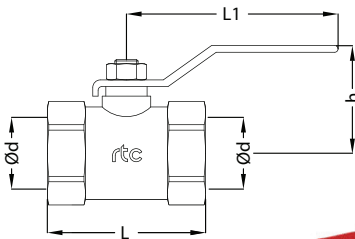

rtc TYPE SVFM

Standard ball valve with female to male connection / Kugelventil

Standard Ball Valve / Standart Kugelventil

Connection / Anschluss		Order No / Bestellnr.		L	L1	h	Bar
Ød Female	Ød Male	Red / Rot	Blue/ Blau				
BSP 1/4		SVFM 13-R	SVFM 13-B	57	109	35	25
BSP 3/8		SVFM 17-R	SVFM 17-B	57	109	35	25
BSP 1/2		SVFM 21-R	SVFM 21-B	65	109	44	25
BSP 3/4		SVFM 26-R	SVFM 26-B	72	109	47	25
BSP 1		SVFM 33-R	SVFM 33-B	86	119	52	25
BSP 1-1/4		SVFM 42-R	SVFM 42-B	102	137	57	25
BSP 1-1/2		SVFM 48-R	SVFM 48-B	110	162	73	25

rtc TYPE TVFM

T Handle ball valve with female to male connection / Kugelventil

Standard Ball Valve / Standart Kugelventil

Connection / Anschluss		Order No / Bestellnr.		L	h	Bar
Ød Female	Ød Male	Red / Rot	Blue/ Blau			
BSP 1/4		TVFM 13-R	TVFM 13-B	57	37	25
BSP 3/8		TVFM 17-R	TVFM 17-B	57	37	25
BSP 1/2		TVFM 21-R	TVFM 21-B	65	41	25
BSP 3/4		TVFM 26-R	TVFM 26-B	72	44	25
BSP 1		TVFM 33-R	TVFM 33-B	86	53	25
BSP 1-1/4		TVFM 42-R	TVFM 42-B	102	58	25

Mini ball valve with female to female connection / Kugelventil

TYPE KVFF

Mini Ball Valve / Mini Kugelventil

Connection / Anschluss	Order No / Bestellnr.		L	h	Bar
	Ød Female	Ød Female			
BSP 1/4		KVFF 13-R / KVFF 13-B	38	30	16
BSP 3/8		KVFF 17-R / KVFF 17-B	38	30	16
BSP 1/2		KVFF 21-R / KVFF 21-B	41	32	16
BSP 3/4		KVFF 26-R / KVFF 26-B	51	32	16

Standard ball valve with female to female connection / Kugelventil

TYPE SVFF

Standard Ball Valve / Standard Kugelventil

Connection / Anschluss	Order No / Bestellnr.		L	L1	h	Bar
	Ød Female	Ød Female				
BSP 1/4		SVFF 13-R / SVFF 13-B	49	109	48	25
BSP 3/8		SVFF 17-R / SVFF 17-B	49	109	48	25
BSP 1/2		SVFF 21-R / SVFF 21-B	58	109	48	25
BSP 3/4		SVFF 26-R / SVFF 26-B	68	109	51	25
BSP 1		SVFF 33-R / SVFF 33-B	83	119	57	25
BSP 1-1/4		SVFF 42-R / SVFF 42-B	98	137	64	25
BSP 1-1/2		SVFF 48-R / SVFF 48-B	109	162	74	25