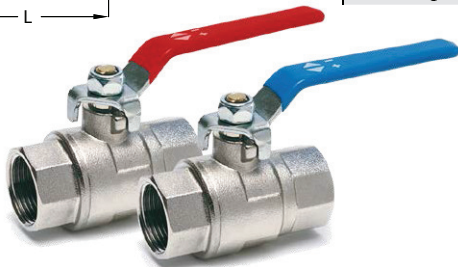

rtc TYPE SVFM

Standard ball valve with female to male connection / Kugelventil

Standard Ball Valve / Standart Kugelventil

Connection / Anschluss		Order No / Bestellnr.		L	L1	h	Bar
Ød Female	Ød Male	Red / Rot	Blue/ Blau				
BSP 1/4		SVFM 13-R	SVFM 13-B	57	109	35	25
BSP 3/8		SVFM 17-R	SVFM 17-B	57	109	35	25
BSP 1/2		SVFM 21-R	SVFM 21-B	65	109	44	25
BSP 3/4		SVFM 26-R	SVFM 26-B	72	109	47	25
BSP 1		SVFM 33-R	SVFM 33-B	86	119	52	25
BSP 1-1/4		SVFM 42-R	SVFM 42-B	102	137	57	25
BSP 1-1/2		SVFM 48-R	SVFM 48-B	110	162	73	25

rtc TYPE TVFM

T Handle ball valve with female to male connection / Kugelventil

Standard Ball Valve / Standart Kugelventil

Connection / Anschluss		Order No / Bestellnr.		L	h	Bar
Ød Female	Ød Male	Red / Rot	Blue/ Blau			
BSP 1/4		TVFM 13-R	TVFM 13-B	57	37	25
BSP 3/8		TVFM 17-R	TVFM 17-B	57	37	25
BSP 1/2		TVFM 21-R	TVFM 21-B	65	41	25
BSP 3/4		TVFM 26-R	TVFM 26-B	72	44	25
BSP 1		TVFM 33-R	TVFM 33-B	86	53	25
BSP 1-1/4		TVFM 42-R	TVFM 42-B	102	58	25

Mini ball valve with female to female connection / Kugelventil

TYPE KVFF

Mini Ball Valve / Mini Kugelventil

Connection / Anschluss	Order No / Bestellnr.		L	h	Bar
	Ød Female	Ød Female			
BSP 1/4		KVFF 13-R / KVFF 13-B	38	30	16
BSP 3/8		KVFF 17-R / KVFF 17-B	38	30	16
BSP 1/2		KVFF 21-R / KVFF 21-B	41	32	16
BSP 3/4		KVFF 26-R / KVFF 26-B	51	32	16

Standard ball valve with female to female connection / Kugelventil

TYPE SVFF

Standard Ball Valve / Standard Kugelventil

Connection / Anschluss	Order No / Bestellnr.		L	L1	h	Bar
	Ød Female	Ød Female				
BSP 1/4		SVFF 13-R / SVFF 13-B	49	109	48	25
BSP 3/8		SVFF 17-R / SVFF 17-B	49	109	48	25
BSP 1/2		SVFF 21-R / SVFF 21-B	58	109	48	25
BSP 3/4		SVFF 26-R / SVFF 26-B	68	109	51	25
BSP 1		SVFF 33-R / SVFF 33-B	83	119	57	25
BSP 1-1/4		SVFF 42-R / SVFF 42-B	98	137	64	25
BSP 1-1/2		SVFF 48-R / SVFF 48-B	109	162	74	25