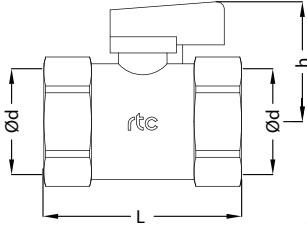

rtc TYPE SVFM

Standard ball valve with female to male connection / Kugelventil

Standard Ball Valve / Standart Kugelventil

Connection / Anschluss		Order No / Bestellnr.		L	L1	h	Bar
Ød Female	Ød Male	Red / Rot	Blue/ Blau				
BSP 1/4		SVFM 13-R	SVFM 13-B	57	109	35	25
BSP 3/8		SVFM 17-R	SVFM 17-B	57	109	35	25
BSP 1/2		SVFM 21-R	SVFM 21-B	65	109	44	25
BSP 3/4		SVFM 26-R	SVFM 26-B	72	109	47	25
BSP 1		SVFM 33-R	SVFM 33-B	86	119	52	25
BSP 1-1/4		SVFM 42-R	SVFM 42-B	102	137	57	25
BSP 1-1/2		SVFM 48-R	SVFM 48-B	110	162	73	25

rtc TYPE TVFM

T Handle ball valve with female to male connection / Kugelventil

Standard Ball Valve / Standart Kugelventil

Connection / Anschluss		Order No / Bestellnr.		L	h	Bar
Ød Female	Ød Male	Red / Rot	Blue/ Blau			
BSP 1/4		TVFM 13-R	TVFM 13-B	57	37	25
BSP 3/8		TVFM 17-R	TVFM 17-B	57	37	25
BSP 1/2		TVFM 21-R	TVFM 21-B	65	41	25
BSP 3/4		TVFM 26-R	TVFM 26-B	72	44	25
BSP 1		TVFM 33-R	TVFM 33-B	86	53	25
BSP 1-1/4		TVFM 42-R	TVFM 42-B	102	58	25

Mini ball valve with female to female connection / Kugelventil

TYPE KVFF

Mini Ball Valve / Mini Kugelventil

Connection / Anschluss	Order No / Bestellnr.		L	h	Bar
	Ød Female	Ød Female			
BSP 1/4		KVFF 13-R / KVFF 13-B	38	30	16
BSP 3/8		KVFF 17-R / KVFF 17-B	38	30	16
BSP 1/2		KVFF 21-R / KVFF 21-B	41	32	16
BSP 3/4		KVFF 26-R / KVFF 26-B	51	32	16