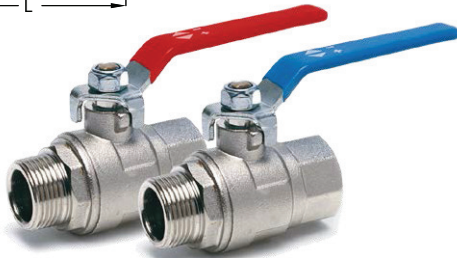

rtc TYPE KVFM

Mini ball valve with female to male connection / Kugelventil

Mini Ball Valve / Mini Kugelventil

Connection / Anschluss		Order No / Bestellnr.		L	h	Bar
Ød Female	Ød Male	Red / Rot	Blue/ Blau			
BSP 1/4		KVFM 13-R	KVFM 13-B	38	30	16
BSP 3/8		KVFM 17-R	KVFM 17-B	38	30	16
BSP 1/2		KVFM 21-R	KVFM 21-B	41	32	16
BSP 3/4		KVFM 26-R	KVFM 26-B	51	32	16

rtc TYPE SVFM

Standard ball valve with female to male connection / Kugelventil

Standard Ball Valve / Standart Kugelventil

Connection / Anschluss		Order No / Bestellnr.		L	L1	h	Bar
Ød Female	Ød Male	Red / Rot	Blue/ Blau				
BSP 1/4		SVFM 13-R	SVFM 13-B	57	109	35	25
BSP 3/8		SVFM 17-R	SVFM 17-B	57	109	35	25
BSP 1/2		SVFM 21-R	SVFM 21-B	65	109	44	25
BSP 3/4		SVFM 26-R	SVFM 26-B	72	109	47	25
BSP 1		SVFM 33-R	SVFM 33-B	86	119	52	25
BSP 1-1/4		SVFM 42-R	SVFM 42-B	102	137	57	25
BSP 1-1/2		SVFM 48-R	SVFM 48-B	110	162	73	25

rtc TYPE TVFM

T Handle ball valve with female to male connection / Kugelventil

Standard Ball Valve / Standart Kugelventil

Connection / Anschluss		Order No / Bestellnr.		L	h	Bar
Ød Female	Ød Male	Red / Rot	Blue/ Blau			
BSP 1/4		TVFM 13-R	TVFM 13-B	57	37	25
BSP 3/8		TVFM 17-R	TVFM 17-B	57	37	25
BSP 1/2		TVFM 21-R	TVFM 21-B	65	41	25
BSP 3/4		TVFM 26-R	TVFM 26-B	72	44	25
BSP 1		TVFM 33-R	TVFM 33-B	86	53	25
BSP 1-1/4		TVFM 42-R	TVFM 42-B	102	58	25

Mini ball valve with female to female connection / Kugelventil

TYPE KVFF

Mini Ball Valve / Mini Kugelventil

Connection / Anschluss	Order No / Bestellnr.		L	h	Bar
	Ød Female	Ød Female			
BSP 1/4		KVFF 13-R / KVFF 13-B	38	30	16
BSP 3/8		KVFF 17-R / KVFF 17-B	38	30	16
BSP 1/2		KVFF 21-R / KVFF 21-B	41	32	16
BSP 3/4		KVFF 26-R / KVFF 26-B	51	32	16